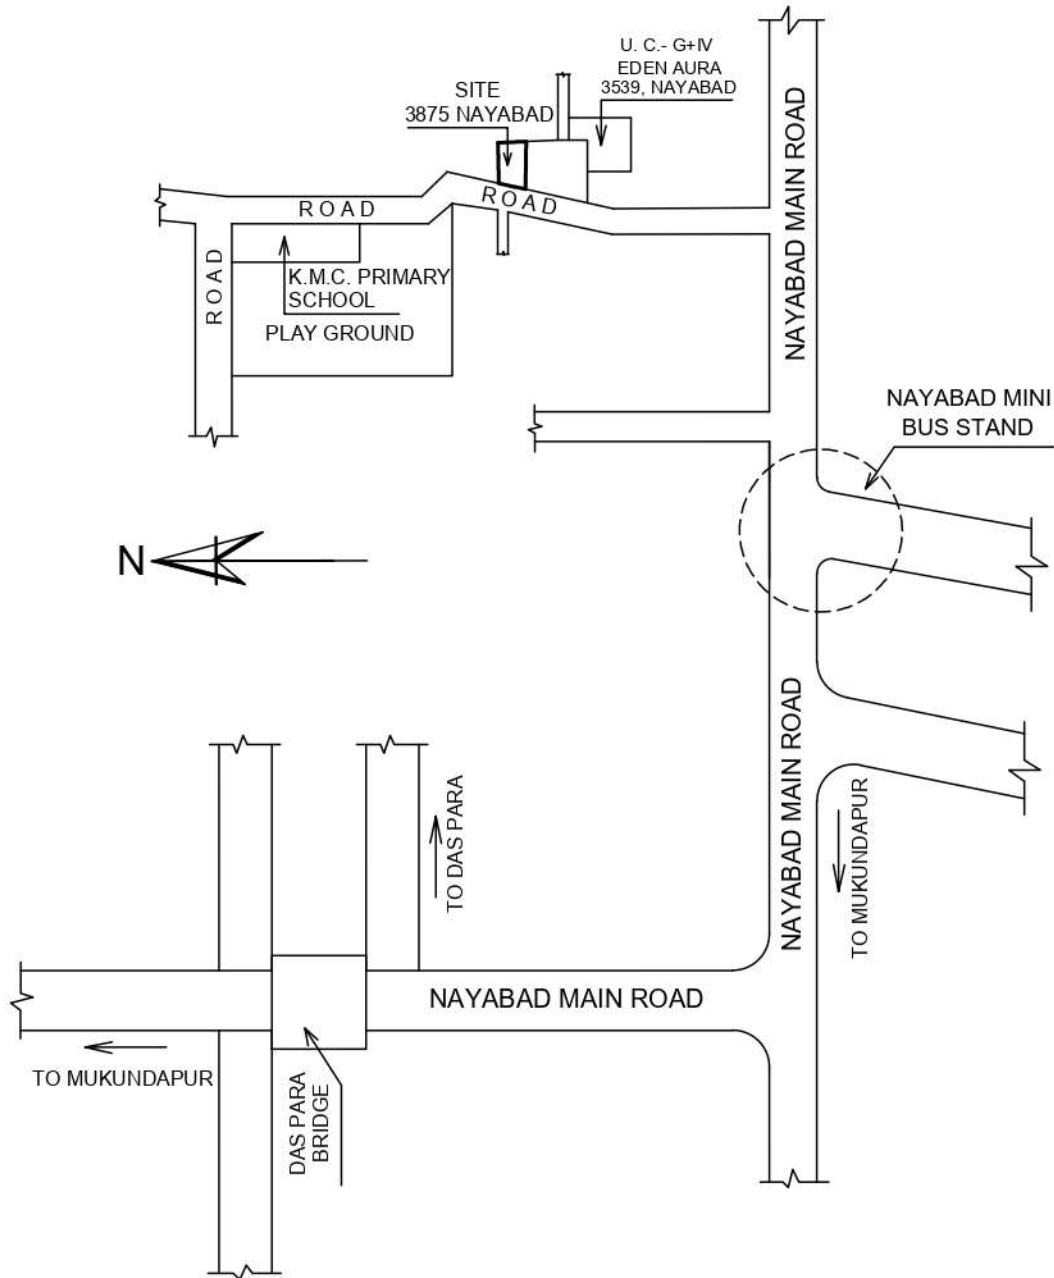

LOCATION PLAN OF K.M.C. PREMISES NO. 3875, NAYABAD, IN WARD NO.109, BOROUGH NO - XII, UNDER THE K.M.C. P.S. - PANCHASAYAR, IN MOUZA- NAYABAD, R.S. & L.R. DAG NO.- 161, J.L. NO. 25, L.R. KHATIAN NO-2680.

LATITUDE : 22.487043
LONGITUDE : 88.415434

LOCATION PLAN
SCALE 1:4000

Oiendrita Promoters & Developers Pvt. Ltd.
Prashant Lal
Director